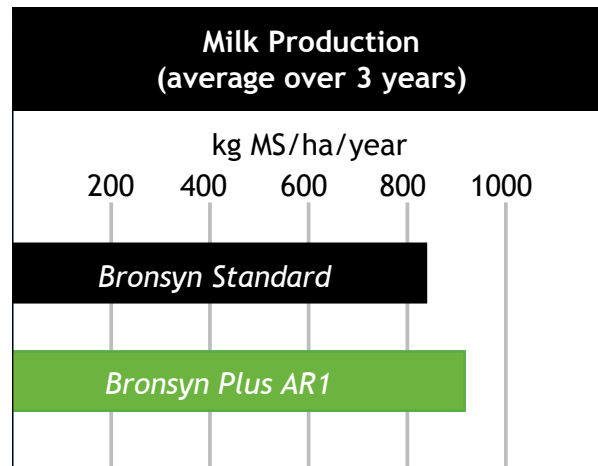

Plus AR1 - \$ benefit for milk production

Summary

Plus AR1 compared with *Standard* endophyte provides:

- 9% more milk production, worth \$383/ha/year
- Calmer cows
- More palatable pastures
- Easier pasture management
- No staggers

Dairy cow production

A three year DairyNZ Waikato farmlet trial showed cows grazing *Plus AR1* endophyte produced 9% more milksolids than those on *Standard* endophyte. The extra 75 kg MS/ha/year produced off *Plus AR1* is worth \$383/ha (at \$5.10/kg MS) each year the pasture is grazed.