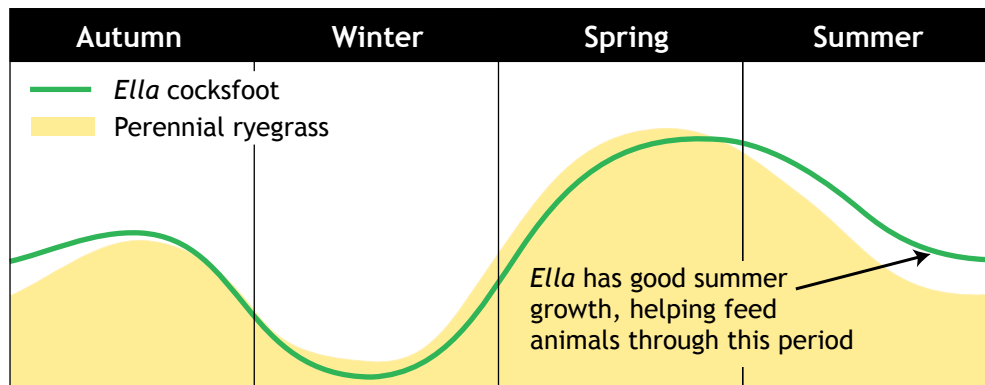

*Ella* is a new type of cocksfoot, selected for its compatibility with ryegrass. It has good summer growth, and does not form large clumps, making it easier to manage.

**Less stem**

These photos show plots side by side under identical management.

**Seasonal growth**

**High yield**

*Ella* has high total yield, and good summer growth, when the production of cocksfoot is most important.

Seasonal yield in two 3-year Agriseeds trials (*Ella* = 100)

Variety	Autumn	Winter	Spring	Summer	Total
<i>Ella</i>	100	100	100	100	100
<i>Kara</i>	108	106	113	94	103

**Sowing *Ella***

Sheep, Beef, Dear & Dairy		kg/ha
For summer feed without clumps	Perennial ryegrass	20-25
	<i>Weka</i> white clover	2
	<i>Apex</i> white clover	2
	<i>Tuscan</i> red clover	4
	<i>Ella</i> cocksfoot	2-3
Total		30-36